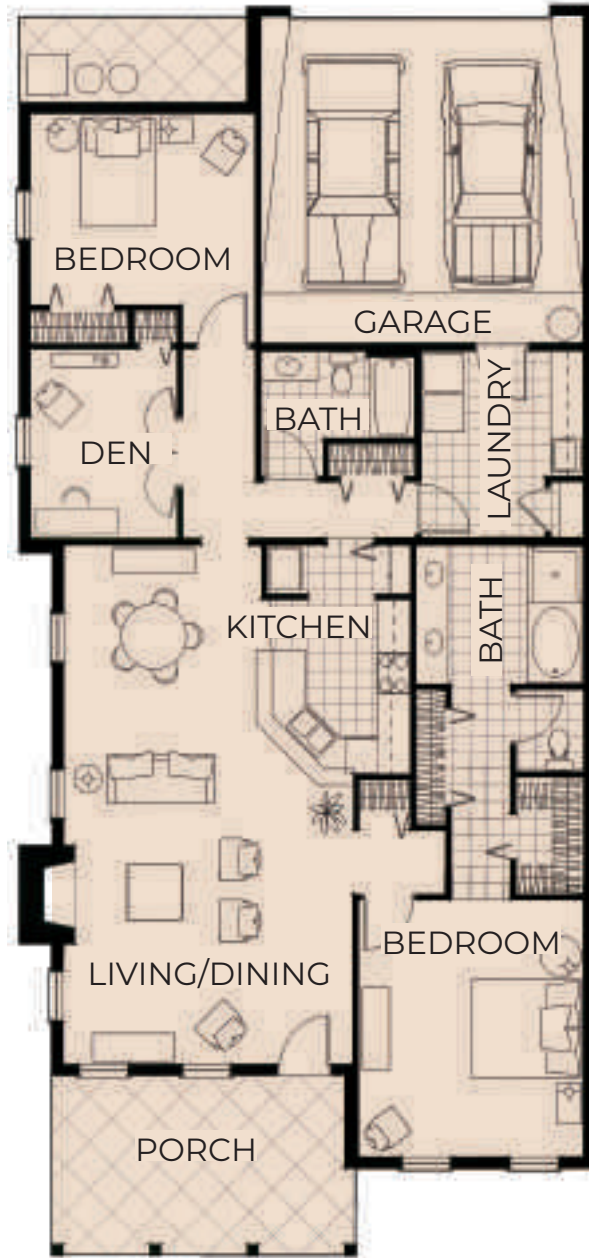

ESTUARY

VILLA HOME

$