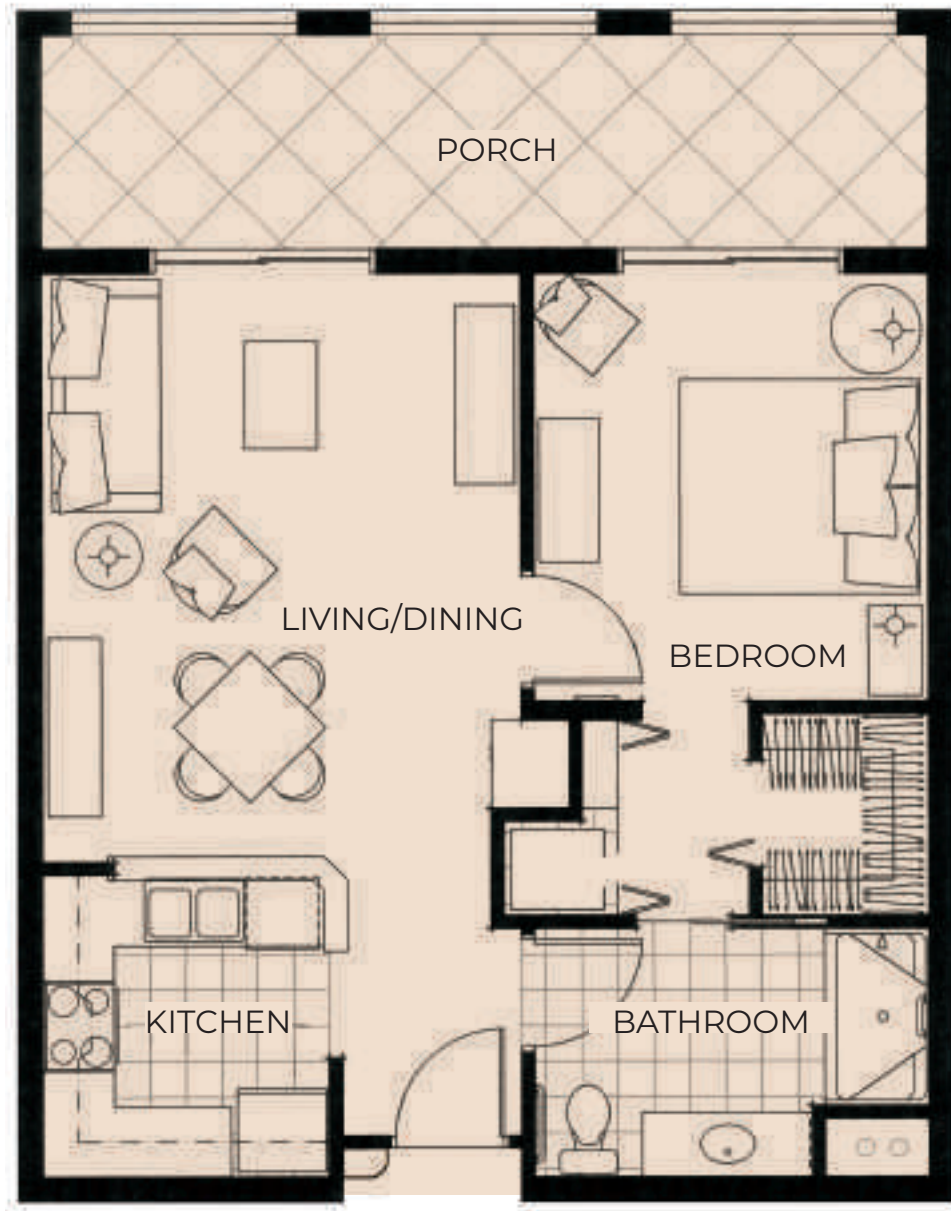

ANCHOR

APARTMENT HOME

\$

910 Regency Square | Vero Beach, FL 32967 | (772) 770-1228 | HarborChase.com

COVE

APARTMENT HOME

\$

910 Regency Square | Vero Beach, FL 32967 | (772) 770-1228 | HarborChase.com

HAMMOCK

APARTMENT HOME

\$

910 Regency Square | Vero Beach, FL 32967 | (772) 770-1228 | HarborChase.com

MOORING

APARTMENT HOME

\$

910 Regency Square | Vero Beach, FL 32967 | (772) 770-1228 | HarborChase.com