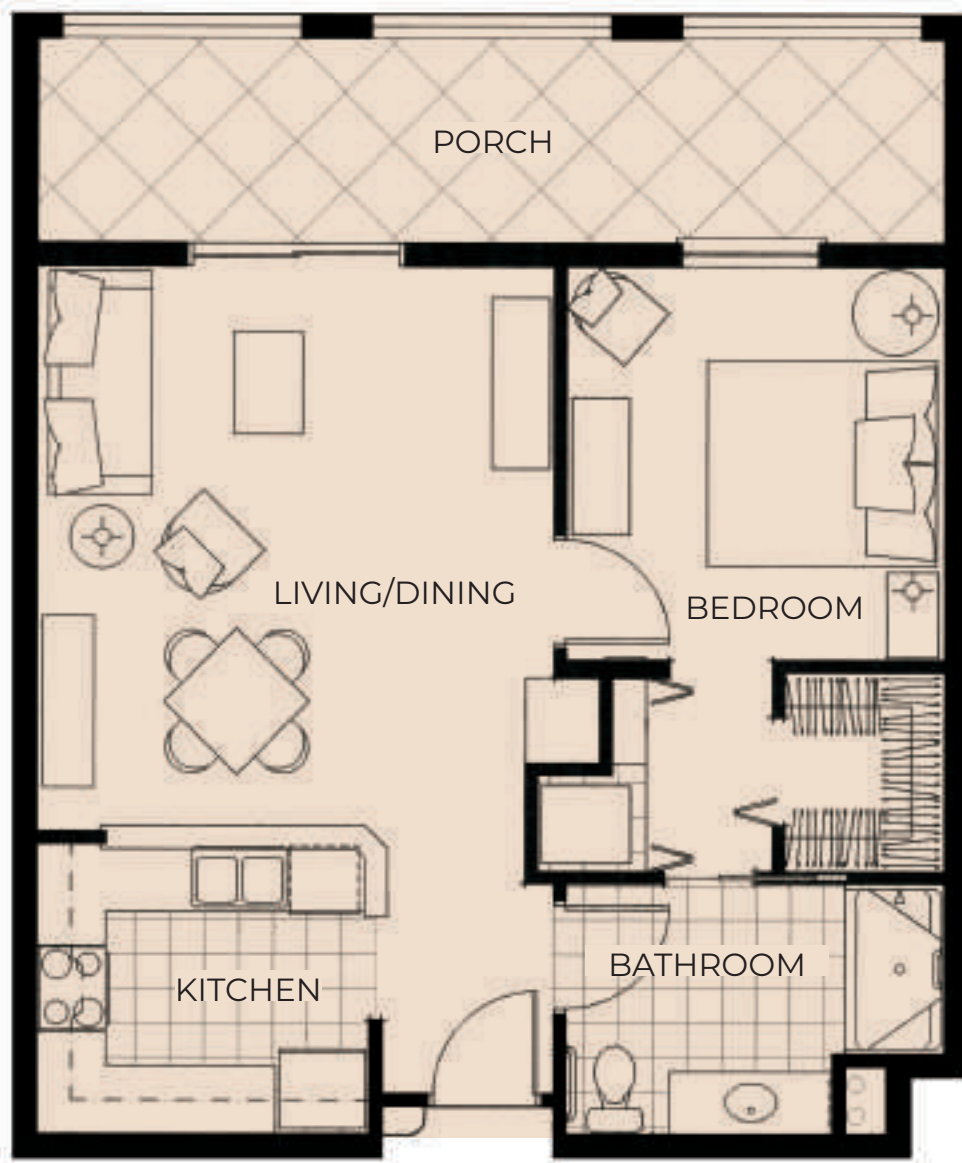

ANCHOR

APARTMENT HOME

\$

910 Regency Square | Vero Beach, FL 32967 | (772) 770-1228 | HarborChase.com

COVE

APARTMENT HOME

\$

910 Regency Square | Vero Beach, FL 32967 | (772) 770-1228 | HarborChase.com

HAMMOCK

APARTMENT HOME

\$

910 Regency Square | Vero Beach, FL 32967 | (772) 770-1228 | HarborChase.com

MOORING

APARTMENT HOME

\$

910 Regency Square | Vero Beach, FL 32967 | (772) 770-1228 | HarborChase.com