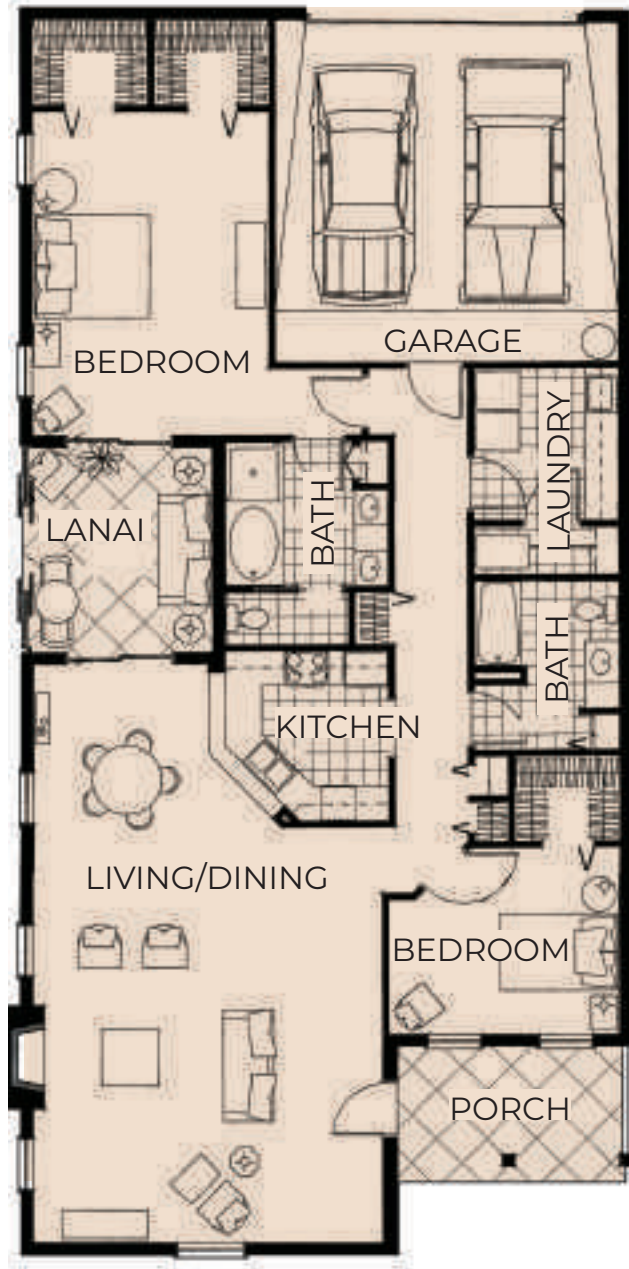

ANCHOR

APARTMENT HOME

\$

910 Regency Square | Vero Beach, FL 32967 | (772) 770-1228 | HarborChase.com

COVE

APARTMENT HOME

\$

910 Regency Square | Vero Beach, FL 32967 | (772) 770-1228 | HarborChase.com

HAMMOCK

APARTMENT HOME

\$

910 Regency Square | Vero Beach, FL 32967 | (772) 770-1228 | HarborChase.com

MOORING

APARTMENT HOME

\$

910 Regency Square | Vero Beach, FL 32967 | (772) 770-1228 | HarborChase.com

PELICAN

APARTMENT HOME

\$

910 Regency Square | Vero Beach, FL 32967 | (772) 770-1228 | HarborChase.com

RIOMAR

APARTMENT HOME

\$

910 Regency Square | Vero Beach, FL 32967 | (772) 770-1228 | HarborChase.com

WINDSOR

APARTMENT HOME

\$

910 Regency Square | Vero Beach, FL 32967 | (772) 770-1228 | HarborChase.com

HARBOR

VILLA HOME

\$

910 Regency Square | Vero Beach, FL 32967 | (772) 770-1228 | HarborChase.com