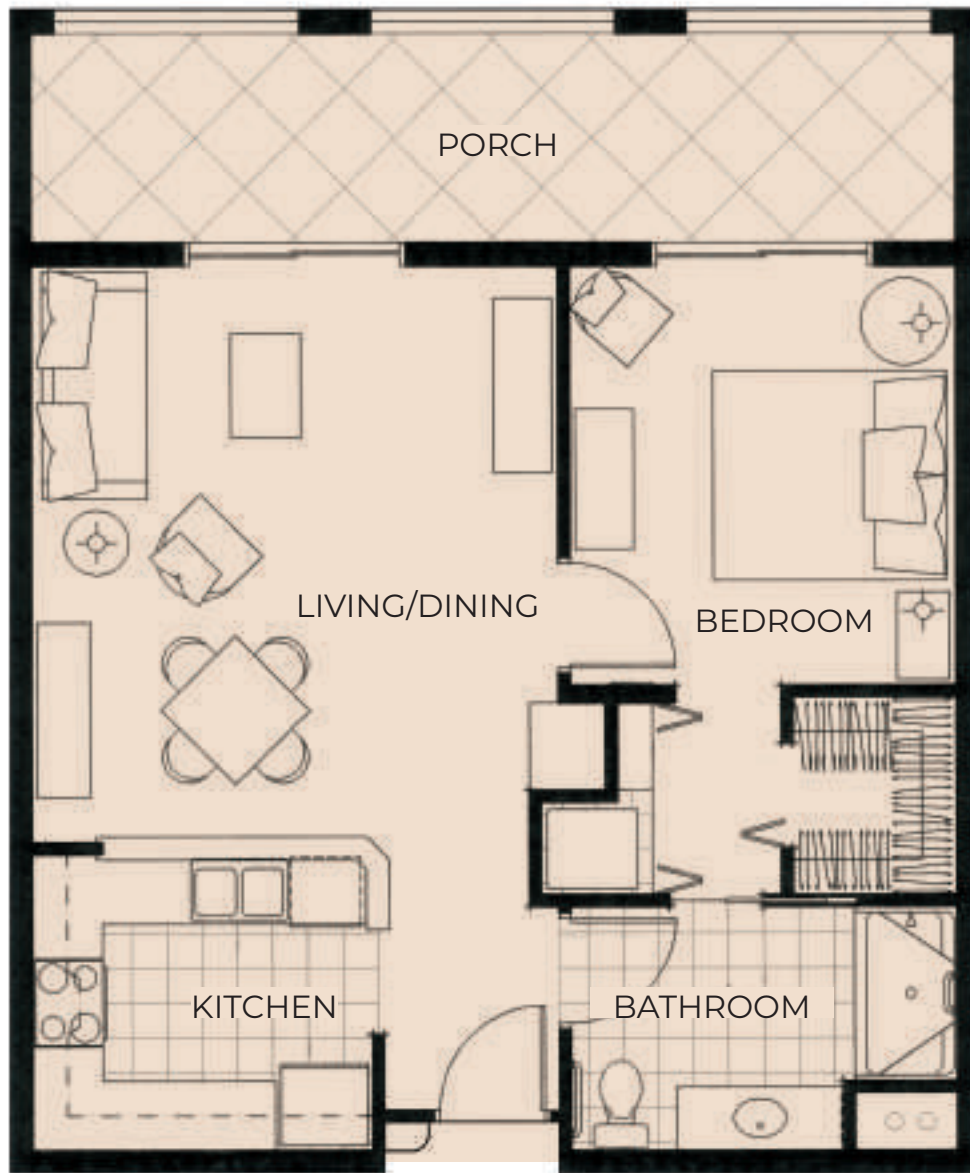

HAMMOCK

APARTMENT HOME

\$

910 Regency Square | Vero Beach, FL 32967 | (772) 770-1228 | HarborChase.com

MOORING

APARTMENT HOME

\$

910 Regency Square | Vero Beach, FL 32967 | (772) 770-1228 | HarborChase.com

ORCHID

APARTMENT HOME

\$

910 Regency Square | Vero Beach, FL 32967 | (772) 770-1228 | HarborChase.com

OSPREY

APARTMENT HOME

\$

910 Regency Square | Vero Beach, FL 32967 | (772) 770-1228 | HarborChase.com

PELICAN

APARTMENT HOME

\$

910 Regency Square | Vero Beach, FL 32967 | (772) 770-1228 | HarborChase.com

RIOMAR

APARTMENT HOME

\$

910 Regency Square | Vero Beach, FL 32967 | (772) 770-1228 | HarborChase.com